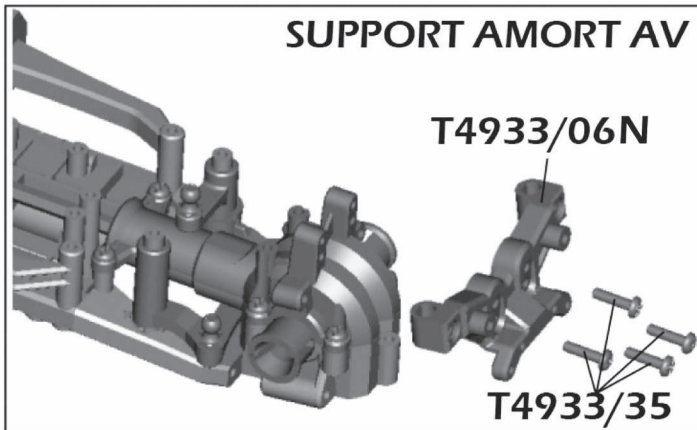

T4933/52N

T4933/53N

T1247

MONTAGE DIRECTION

MONTAGE CARDAN CENTRAL

MONTAGE DIFF AV/AR

SUPPORT AMORT AV

SUPPORT AMORTISSEUR AR

TRIANGULATION AV

TRIANGULATION AR

MONTAGE CARDAN

MONTAGE FUSEES DE ROUE

ARRIERE

AVANT