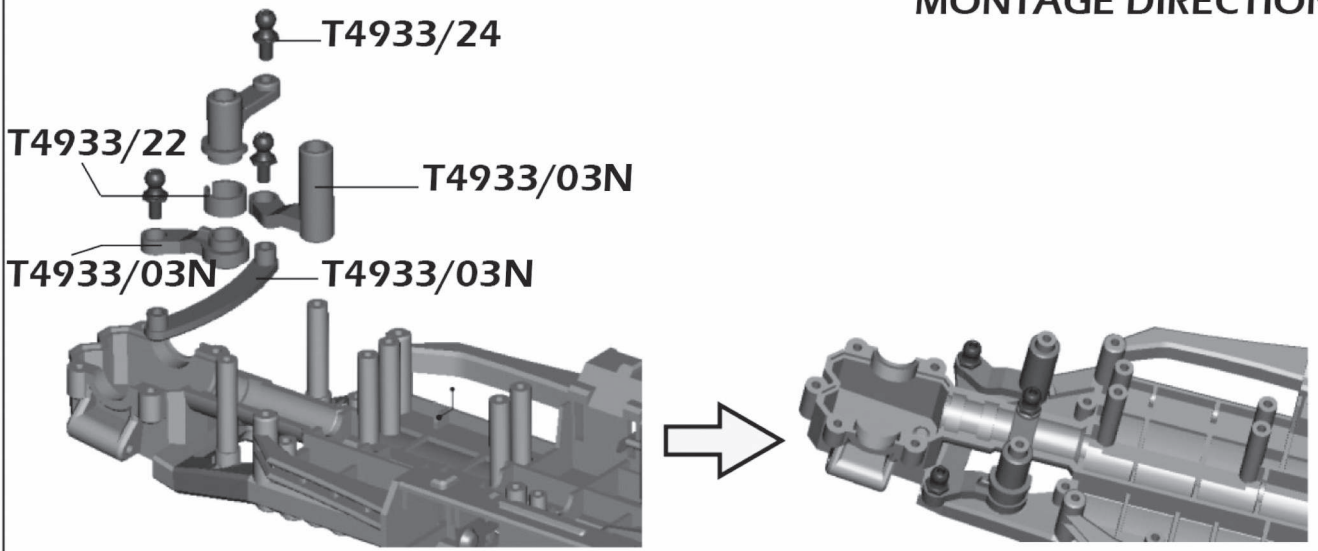

T4933/52N

T4933/53N

T1247

MONTAGE DIRECTION

MONTAGE CARDAN CENTRAL

MONTAGE DIFF AV/AR

SUPPORT AMORT AV

SUPPORT AMORTISSEUR AR

TRIANGULATION AV

TRIANGULATION AR

MONTAGE CARDAN

MONTAGE FUSEES DE ROUE

ARRIERE

AVANT